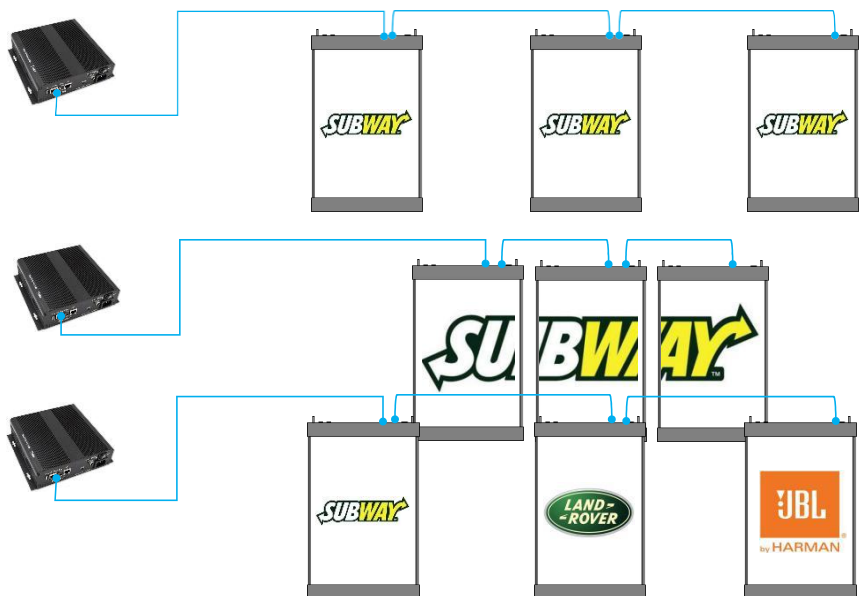

NEXGEN

Transparent Digital LED Poster

- Shopping Mall ShowCase
- Bar / Club / Restaurant
- Retailers / Chain Stores
- Hotel / Bank / Company Entrance
- Exhibition / Fair

QUAD

Application & Control

USB-disk Plug & Play . It is off line working from PC. Just a USB(Flash-disk) copy programs and plug into controller, it will play automatically.

Media Player
NOVA-PBOX100

NEXGEN

Pixelpitch Demonstration				
Model	Quad2.6M	Quad3.1M	Quad2.5L	Quad5
Pixel Pitch(mm)	W 2.6 x H 5.9	W 3.13 x H 6.66	W2.5 x H5.71	W5 x H5.71
LED Model	SMD1921	SMD1921	SMD1921	SMD1921
Brightness(nit)	≥5500	≥5500	≥5500	≥5500
Transparency	68%	68%	64%	64%
Displaying Area Size(WxH)	811mm x 1133mm (31.9" x 44.6")	801mm x 1067mm (31.5" x 42")	960mm x 1280mm (37.8" x 50.4")	960mm x 1280mm (37.8" x 50.4")
Cabinet Full Dimension(WxHxD)	829mm x 1293mm x 51mm (32.6" x 50.9" x 2.0")	817mm x 1227mm x 51mm (32.2" x 48.3" x 2.0")	977mm x 1440mm x 51mm (38.5" x 56.7" x 2.0")	977mm x 1440mm x 51mm (38.5" x 56.7" x 2.0")
Display Resolution(WxH)	312 x 192	256 x 160	384 x 224	192 x 224
Module Resolution(WxH)	156 x 32	128 x 32	192 x 28	96 x 28
Max. Power(W/set)	700	720	970	942
Avg. Power(W/set)	210	210	290	270
Ingress Protection	IP62	IP62	IP62	IP62
Refresh Rate(Hz)	3000	3000	3000	3000
Input Power	AC110V~AC240V	AC110V~AC240V	AC110V~AC240V	AC110V~AC240V
Display Weight	28kg/set	30kg/set (66.1lb/set)	42kg/set (92.59lb/set)	42kg/set (92.59lb/set)
Package Weight	55kg/set	55kg/set (121lb/set)	76kg/set (143lb/set)	76kg/set (168lb/set)
Package Size	1390mm x 1180mm x 230mm (54.7" x 46.5" x 9.1")	1320mm x 1170mm x 230mm (52" x 46.1" x 9.1")	1530mm x 1240mm x 230mm (60.2" x 48.8" x 9.1")	1530mm x 1240mm x 230mm (60.2" x 48.8" x 9.1")
Package mated	Plywood Case	Plywood Case	Plywood Case	Plywood Case
Working Temp	-10°C~40°C	-10°C~40°C	-10°C~40°C	-10°C~40°C