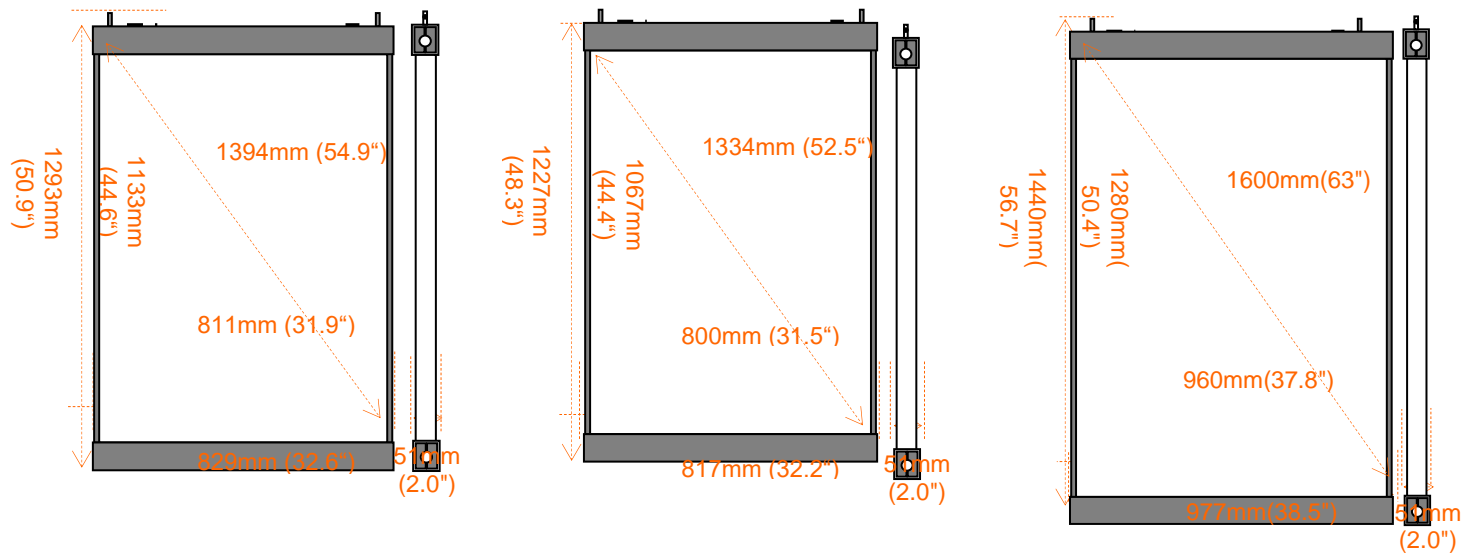

Media Player
NOVA-PBOX100

NEXGEN

Pixelpitch Demonstration				
Model	Quad2.6M	Quad3.1M	Quad2.5L	Quad5
Pixel Pitch(mm)	W 2.6 x H 5.9	W 3.13 x H 6.66	W2.5 x H5.71	W5 x H5.71
LED Model	SMD1921	SMD1921	SMD1921	SMD1921
Brightness(nit)	≥5500	≥5500	≥5500	≥5500
Transparency	68%	68%	64%	64%
Displaying Area Size(WxH)	811mm x 1133mm (31.9" x 44.6")	801mm x 1067mm (31.5" x 42")	960mm x 1280mm (37.8" x 50.4")	960mm x 1280mm (37.8" x 50.4")
Cabinet Full Dimension(WxHxD)	829mm x 1293mm x 51mm (32.6" x 50.9" x 2.0")	817mm x 1227mm x 51mm (32.2" x 48.3" x 2.0")	977mm x 1440mm x 51mm (38.5" x 56.7" x 2.0")	977mm x 1440mm x 51mm (38.5" x 56.7" x 2.0")
Display Resolution(WxH)	312 x 192	256 x 160	384 x 224	192 x 224
Module Resolution(WxH)	156 x 32	128 x 32	192 x 28	96 x 28
Max. Power(W/set)	700	720	970	942
Avg. Power(W/set)	210	210	290	270
Ingress Protection	IP62	IP62	IP62	IP62
Refresh Rate(Hz)	3000	3000	3000	3000
Input Power	AC110V~AC240V	AC110V~AC240V	AC110V~AC240V	AC110V~AC240V
Display Weight	28kg/set	30kg/set (66.1lb/set)	42kg/set (92.59lb/set)	42kg/set (92.59lb/set)
Package Weight	55kg/set	55kg/set (121lb/set)	76kg/set (143lb/set)	76kg/set (168lb/set)
Package Size	1390mm x 1180mm x 230mm (54.7" x 46.5" x 9.1")	1320mm x 1170mm x 230mm (52" x 46.1" x 9.1")	1530mm x 1240mm x 230mm (60.2" x 48.8" x 9.1")	1530mm x 1240mm x 230mm (60.2" x 48.8" x 9.1")
Package mated	Plywood Case	Plywood Case	Plywood Case	Plywood Case
Working Temp	-10°C~40°C	-10°C~40°C	-10°C~40°C	-10°C~40°C